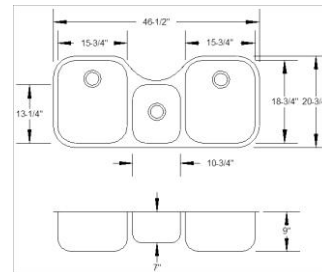

**L-UM05** Undermount Double Equal Bowl

overall size: 32 ¼" x 18" bowl depth: 8 ¼" gauge: 18ga

**L-UM11 L/R**

Undermount Large/Small Bowl

**overall size:** 31 3/4" x 20 1/2" **bowl depth:** large bowls - 9", small bowl - 7 1/8" **gauge:** 18ga

---

**L-UM12 L/R**

Undermount Large/Small Bowl

**overall size:** 33 5/8" x 20 3/8" **bowl depth:** large bowls - 9", small bowl - 7" **gauge:** 18ga

---

**L-UM16 L/R**

Undermount Large/Small Bowl

**overall size:** 35" x 21 1/4" **bowl depth:** large bowls - 9", small bowl - 7 1/8" **gauge:** 18ga

---

**L-UM33**

Undermount Triple Bowl

**overall size:** 46 1/2" x 20 3/4" **bowl depth:** large bowls - 9", small bowl - 7" **gauge:** 18ga

---

**L-UM21**

Undermount Single Bowl

**overall size:** 23 1/2" x 21 1/4" **bowl depth:** 9 1/2" **gauge:** 18ga

---

**L-UM23**

Undermount Single Bowl

**overall size:** 22 3/4" x 17 1/2" **bowl depth:** 8 3/4" **gauge:** 18ga

---

**L-UM25**

Undermount Bar Sink

**overall size: 13" x 16 1/2" bowl depth: 7 1/8" gauge: 18ga**