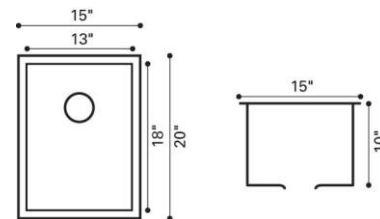

---

**L-UM23**

Undermount Single Bowl

**overall size:** 22 3/4" x 17 1/2" **bowl depth:** 8 3/4" **gauge:** 18ga

---

**L-UM25**

Undermount Bar Sink

**overall size: 13" x 16 1/2" bowl depth: 7 1/8" gauge: 18ga**

---

**L-UM26**

Undermount Bar Sink

**overall size: 10 3/4" x 13 1/8" bowl depth: 7 1/8" gauge: 18ga**

---

**L-UM27**

Undermount Food Prep Sink

**overall size: 18" x 18" bowl depth: 7/4" gauge: 18ga**

---

**L-UMV47**

Undermount Vanity Sink

**overall size: 16 3/4" x 16 3/4" bowl depth: 7 1/4" gauge: 18ga**

---

**Elite Series** - Sophisticated, professional appearance, complemented by quality of materials and construction.

**LE-51**

Undermount Bar Sink

**overall size: 15" x 20" x 10" gauge: 15ga**

---

**LE-53**

Undermount Single Bowl

overall size: 23" x 18" x 10" gauge: 15ga

---