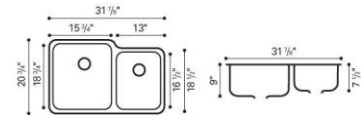

**PR-SR3322-8A** Self-Rimming Double Equal Bowl

overall size: 33" x 22" x 8" gauge: 19ga

**PR-SR3322-9B** Self-Rimming Large/Small Bowl

overall size: 33" x 22" x 9" gauge: 18ga

**PR-DB3820D** Undermount Double Equal Bowl

overall size: 38½" x 20½" x 9" gauge: 18ga

**PR-DB7030 L/R** Undermount Large/Small Bowl

overall size: 31½" x 20½" x 9¼"/7" gauge: 18ga

**PR-DB6040 L/R** Undermount Large/Small Bowl

overall size: 31-7/8" x 20¼" x 9"/7½" gauge: 18ga

**PR-SB2317S** Undermount Single Bowl

overall size: 23" x 17¼" x 9" gauge: 18ga

**PR-SB2321D** Undermount Single Bowl

overall size: 23½ x 21" x 9" gauge: 18ga

**PR-SB3118X** Undermount Single Bowl

overall size: 31½" x 18½" x 9" gauge: 18ga

**L-UM05** Undermount Double Equal Bowl

overall size: 32 ¼" x 18" bowl depth: 8 ¼" gauge: 18ga

**L-UM11 L/R**

Undermount Large/Small Bowl

**overall size:** 31 3/4" x 20 1/2" **bowl depth:** large bowls - 9", small bowl - 7 1/8" **gauge:** 18ga