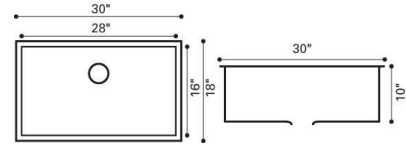

---

**L-UMV47**

Undermount Vanity Sink

**overall size: 16 3/4" x 16 3/4" bowl depth: 7 1/4" gauge: 18ga**

---

**Elite Series** - Sophisticated, professional appearance, complemented by quality of materials and construction.

**LE-51**

Undermount Bar Sink

**overall size: 15" x 20" x 10" gauge: 15ga**

---

**LE-53**

Undermount Single Bowl

overall size: 23" x 18" x 10" gauge: 15ga

---

**LE-55**

Undermount Single Bowl

overall size: 30" x 18" x 10" gauge: 15ga

---

**LE-57**

Undermount Double Equal Bowl

overall size: 37" x 20" x 10" gauge: 15ga

---

**LE-58 L/R**

Undermount Large/Small Bowl

overall size: 33" x 22" x 10" gauge: 15ga

---

**LE-61**

Undermount Single w/ 2"  
Tapered Edge

overall size: 33" x 18" x 10" gauge: 15ga

---