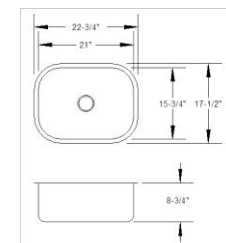

**L-UM05** Undermount Double Equal Bowl

overall size: 32 ¼" x 18" bowl depth: 8 ¼" gauge: 18ga

**L-UM11 L/R**

Undermount Large/Small Bowl

**overall size:** 31 3/4" x 20 1/2" **bowl depth:** large bowls - 9", small bowl - 7 1/8" **gauge:** 18ga

---

**L-UM12 L/R**

Undermount Large/Small Bowl

**overall size:** 33 5/8" x 20 3/8" **bowl depth:** large bowls - 9", small bowl - 7" **gauge:** 18ga

---

**L-UM16 L/R**

Undermount Large/Small Bowl

**overall size:** 35" x 21 1/4" **bowl depth:** large bowls - 9", small bowl - 7 1/8" **gauge:** 18ga

---

**L-UM33**

Undermount Triple Bowl

**overall size:** 46 1/2" x 20 3/4" **bowl depth:** large bowls - 9", small bowl - 7" **gauge:** 18ga

---

**L-UM21**

Undermount Single Bowl

**overall size:** 23 1/2" x 21 1/4" **bowl depth:** 9 1/2" **gauge:** 18ga

---

**L-UM23**

Undermount Single Bowl

**overall size:** 22 3/4" x 17 1/2" **bowl depth:** 8 3/4" **gauge:** 18ga

---

**L-UM25**

Undermount Bar Sink

**overall size: 13" x 16 1/2" bowl depth: 7 1/8" gauge: 18ga**