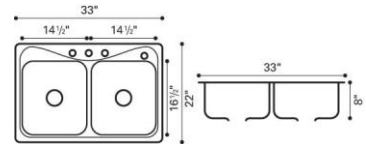

overall size: 25" x 22" x 8" gauge: 19ga

**PR-SR2522-9** Self-Rimming Single Bowl

overall size: 25" x 22" x 9" gauge: 18ga

**PR-SR3322-6A** Self-Rimming Double Equal Bowl

overall size: 33" x 22" x 6" gauge: 22ga

**PR-SR3322-8A** Self-Rimming Double Equal Bowl

overall size: 33" x 22" x 8" gauge: 19ga

**PR-SR3322-9B** Self-Rimming Large/Small Bowl

overall size: 33" x 22" x 9" gauge: 18ga

**PR-DB3820D** Undermount Double Equal Bowl

overall size: 38½" x 20½" x 9" gauge: 18ga

**PR-DB7030 L/R** Undermount Large/Small Bowl

overall size: 31½" x 20½" x 9¼"/7" gauge: 18ga

**PR-DB6040 L/R** Undermount Large/Small Bowl

overall size: 31-7/8" x 20¼" x 9"/7½" gauge: 18ga

**L-UM05** Undermount Double Equal Bowl

overall size: 32 ¼" x 18" bowl depth: 8 ¼" gauge: 18ga

**L-UM11 L/R**

Undermount Large/Small Bowl

**overall size:** 31 3/4" x 20 1/2" **bowl depth:** large bowls - 9", small bowl - 7 1/8" **gauge:** 18ga