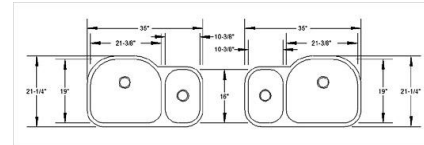

**L-UM05** Undermount Double Equal Bowl

overall size: 32 ¼" x 18" bowl depth: 8 ¼" gauge: 18ga

**L-UM11 L/R**

Undermount Large/Small Bowl

**overall size:** 31 3/4" x 20 1/2" **bowl depth:** large bowls - 9", small bowl - 7 1/8" **gauge:** 18ga

---

**L-UM12 L/R**

Undermount Large/Small Bowl

**overall size:** 33 5/8" x 20 3/8" **bowl depth:** large bowls - 9", small bowl - 7" **gauge:** 18ga

---

**L-UM16 L/R**

Undermount Large/Small Bowl

**overall size:** 35" x 21 1/4" **bowl depth:** large bowls - 9", small bowl - 7 1/8" **gauge:** 18ga

---

**L-UM33**

Undermount Triple Bowl

**overall size:** 46 1/2" x 20 3/4" **bowl depth:** large bowls - 9", small bowl - 7" **gauge:** 18ga

---

**L-UM21**

Undermount Single Bowl

**overall size:** 23 1/2" x 21 1/4" **bowl depth:** 9 1/2" **gauge:** 18ga

---

**L-UM23**

Undermount Single Bowl

**overall size:** 22 3/4" x 17 1/2" **bowl depth:** 8 3/4" **gauge:** 18ga

---

**L-UM25**

Undermount Bar Sink

**overall size: 13" x 16 1/2" bowl depth: 7 1/8" gauge: 18ga**