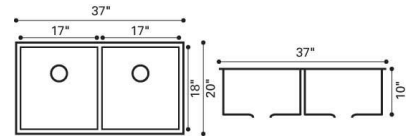

---

**L-UMV47**

Undermount Vanity Sink

**overall size: 16 3/4" x 16 3/4" bowl depth: 7 1/4" gauge: 18ga**

---

**Elite Series** - Sophisticated, professional appearance, complemented by quality of materials and construction.

**LE-51**

Undermount Bar Sink

**overall size: 15" x 20" x 10" gauge: 15ga**

---

**LE-53**

Undermount Single Bowl

overall size: 23" x 18" x 10" gauge: 15ga

---

**LE-55**

Undermount Single Bowl

overall size: 30" x 18" x 10" gauge: 15ga

---

**LE-57**

Undermount Double Equal Bowl

overall size: 37" x 20" x 10" gauge: 15ga

---

**LE-58 L/R**

Undermount Large/Small Bowl

overall size: 33" x 22" x 10" gauge: 15ga

---

**LE-61**

Undermount Single w/ 2"  
Tapered Edge

overall size: 33" x 18" x 10" gauge: 15ga

---