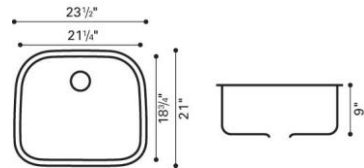

**PR-SR3322-8A** Self-Rimming Double Equal Bowl

overall size: 33" x 22" x 8" gauge: 19ga

**PR-SR3322-9B** Self-Rimming Large/Small Bowl

overall size: 33" x 22" x 9" gauge: 18ga

**PR-DB3820D** Undermount Double Equal Bowl

overall size: 38½" x 20½" x 9" gauge: 18ga

**PR-DB7030 L/R** Undermount Large/Small Bowl

overall size: 31½" x 20½" x 9¼"/7" gauge: 18ga

**PR-DB6040 L/R** Undermount Large/Small Bowl

overall size: 31-7/8" x 20¼" x 9"/7½" gauge: 18ga

**PR-SB2317S** Undermount Single Bowl

overall size: 23" x 17¼" x 9" gauge: 18ga

**PR-SB2321D** Undermount Single Bowl

overall size: 23½ x 21" x 9" gauge: 18ga

**PR-SB3118X** Undermount Single Bowl

overall size: 31½" x 18½" x 9" gauge: 18ga

**L-UM05** Undermount Double Equal Bowl

overall size: 32 ¼" x 18" bowl depth: 8 ¼" gauge: 18ga

**L-UM11 L/R**

Undermount Large/Small Bowl

**overall size:** 31 3/4" x 20 1/2" **bowl depth:** large bowls - 9", small bowl - 7 1/8" **gauge:** 18ga