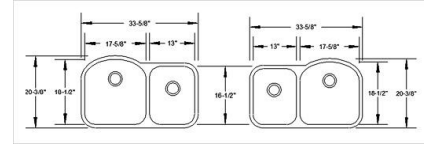

**PR-DB5050E** Undermount Double Equal Bowl

overall size: 32¼" x 18½" x 9" gauge: 18ga

**Select Series** - Quality constructed and superbly finished undermount sinks that will be the focal point in any kitchen.

**L-UM05** Undermount Double Equal Bowl

overall size: 32 ¼" x 18" bowl depth: 8 ¼" gauge: 18ga

**L-UM11 L/R**

Undermount Large/Small Bowl

**overall size:** 31 3/4" x 20 1/2" **bowl depth:** large bowls - 9", small bowl - 7 1/8" **gauge:** 18ga

---

**L-UM12 L/R**

Undermount Large/Small Bowl

**overall size:** 33 5/8" x 20 3/8" **bowl depth:** large bowls - 9", small bowl - 7" **gauge:** 18ga

---

**L-UM16 L/R**

Undermount Large/Small Bowl

**overall size:** 35" x 21 1/4" **bowl depth:** large bowls - 9", small bowl - 7 1/8" **gauge:** 18ga

---

**L-UM33**

Undermount Triple Bowl

**overall size:** 46 1/2" x 20 3/4" **bowl depth:** large bowls - 9", small bowl - 7" **gauge:** 18ga

---

**L-UM21**

Undermount Single Bowl

**overall size:** 23 1/2" x 21 1/4" **bowl depth:** 9 1/2" **gauge:** 18ga