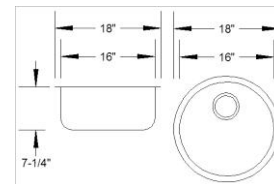

---

**L-UM33**

Undermount Triple Bowl

**overall size:** 46 1/2" x 20 3/4" **bowl depth:** large bowls - 9", small bowl - 7" **gauge:** 18ga

---

**L-UM21**

Undermount Single Bowl

**overall size:** 23 1/2" x 21 1/4" **bowl depth:** 9 1/2" **gauge:** 18ga

---

**L-UM23**

Undermount Single Bowl

**overall size:** 22 3/4" x 17 1/2" **bowl depth:** 8 3/4" **gauge:** 18ga

---

**L-UM25**

Undermount Bar Sink

**overall size: 13" x 16 1/2" bowl depth: 7 1/8" gauge: 18ga**

---

**L-UM26**

Undermount Bar Sink

**overall size: 10 3/4" x 13 1/8" bowl depth: 7 1/8" gauge: 18ga**

---

**L-UM27**

Undermount Food Prep Sink

**overall size: 18" x 18" bowl depth: 7/4" gauge: 18ga**

---

**L-UMV47**

Undermount Vanity Sink

**overall size: 16 3/4" x 16 3/4" bowl depth: 7 1/4" gauge: 18ga**

---

**Elite Series** - Sophisticated, professional appearance, complemented by quality of materials and construction.