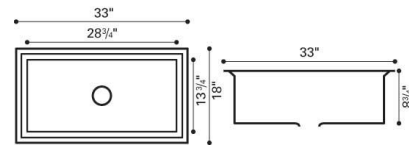

---

**L-UMV47**

Undermount Vanity Sink

**overall size: 16 3/4" x 16 3/4" bowl depth: 7 1/4" gauge: 18ga**

---

**Elite Series** - Sophisticated, professional appearance, complemented by quality of materials and construction.

**LE-55**

Undermount Single Bowl

overall size: 30" x 18" x 10" gauge: 15ga

---

**LE-57**

Undermount Double Equal Bowl

overall size: 37" x 20" x 10" gauge: 15ga

---

**LE-58 L/R**

Undermount Large/Small Bowl

overall size: 33" x 22" x 10" gauge: 15ga

---

**LE-61**

Undermount Single w/ 2"  
Tapered Edge

overall size: 33" x 18" x 10" gauge: 15ga

---

**LE-63**

Undermount Double Bowl w/  
2" Tapered Edge

overall size: 33" x 18" x 10" gauge: 15ga

---

**LE-65**

Undermount Single Bowl Sink  
w/Apron Front

**overall size:** 32" x 20 3/4" x 10" **gauge:** 15ga