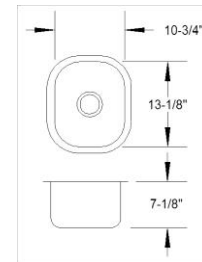

---

**L-UM33**

Undermount Triple Bowl

**overall size:** 46 1/2" x 20 3/4" **bowl depth:** large bowls - 9", small bowl - 7" **gauge:** 18ga

---

**L-UM21**

Undermount Single Bowl

**overall size:** 23 1/2" x 21 1/4" **bowl depth:** 9 1/2" **gauge:** 18ga

---

**L-UM23**

Undermount Single Bowl

**overall size:** 22 3/4" x 17 1/2" **bowl depth:** 8 3/4" **gauge:** 18ga

---

**L-UM25**

Undermount Bar Sink

**overall size: 13" x 16 1/2" bowl depth: 7 1/8" gauge: 18ga**

---

**L-UM26**

Undermount Bar Sink

**overall size: 10 3/4" x 13 1/8" bowl depth: 7 1/8" gauge: 18ga**

---

**L-UM27**

Undermount Food Prep Sink

**overall size: 18" x 18" bowl depth: 7/4" gauge: 18ga**

---

**L-UMV47**

Undermount Vanity Sink

**overall size: 16 3/4" x 16 3/4" bowl depth: 7 1/4" gauge: 18ga**

---

**Elite Series** - Sophisticated, professional appearance, complemented by quality of materials and construction.