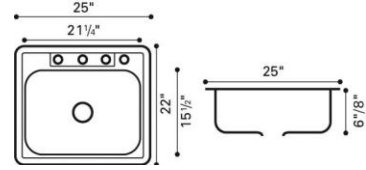

**Profile Series** - Value-oriented, quality constructed undermount and self-rimming sinks that will fit any budget.

**PR-SR2522-6** Self-Rimming Single Bowl

overall size: 25" x 22" x 6" gauge: 22ga

**PR-SR2522-8** Self-Rimming Single Bowl

overall size: 25" x 22" x 8" gauge: 19ga

**PR-SR2522-9** Self-Rimming Single Bowl

overall size: 25" x 22" x 9" gauge: 18ga

**PR-SR3322-6A** Self-Rimming Double Equal Bowl

overall size: 33" x 22" x 6" gauge: 22ga

**PR-SR3322-8A** Self-Rimming Double Equal Bowl

overall size: 33" x 22" x 8" gauge: 19ga

**PR-SR3322-9B** Self-Rimming Large/Small Bowl

overall size: 33" x 22" x 9" gauge: 18ga

**PR-DB3820D** Undermount Double Equal Bowl

overall size: 38½" x 20½" x 9" gauge: 18ga

**PR-DB7030 L/R** Undermount Large/Small Bowl

overall size: 31½" x 20½" x 9¼"/7" gauge: 18ga

**PR-DB6040 L/R** Undermount Large/Small Bowl

overall size: 31-7/8" x 20¼" x 9"/7½" gauge: 18ga