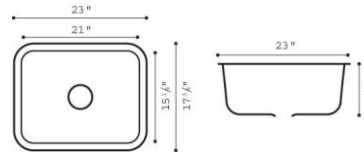

**PR-SR3322-8A** Self-Rimming Double Equal Bowl

overall size: 33" x 22" x 8" gauge: 19ga

**PR-SR3322-9B** Self-Rimming Large/Small Bowl

overall size: 33" x 22" x 9" gauge: 18ga

**PR-DB3820D** Undermount Double Equal Bowl

overall size: 38½" x 20½" x 9" gauge: 18ga

**PR-DB7030 L/R** Undermount Large/Small Bowl

overall size: 31½" x 20½" x 9¼"/7" gauge: 18ga

**PR-DB6040 L/R** Undermount Large/Small Bowl

overall size: 31-7/8" x 20¼" x 9"/7½" gauge: 18ga

**PR-SB2317S** Undermount Single Bowl

overall size: 23" x 17¼" x 9" gauge: 18ga

**PR-SB2321D** Undermount Single Bowl

overall size: 23½ x 21" x 9" gauge: 18ga

**PR-SB3118X** Undermount Single Bowl

overall size: 31½" x 18½" x 9" gauge: 18ga

**L-UM05** Undermount Double Equal Bowl

overall size: 32 ¼" x 18" bowl depth: 8 ¼" gauge: 18ga

**L-UM11 L/R**

Undermount Large/Small Bowl

**overall size:** 31 3/4" x 20 1/2" **bowl depth:** large bowls - 9", small bowl - 7 1/8" **gauge:** 18ga