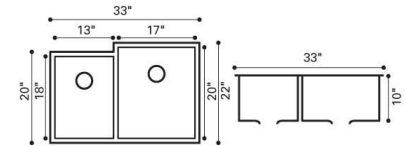

---

**L-UMV47**

Undermount Vanity Sink

**overall size: 16 3/4" x 16 3/4" bowl depth: 7 1/4" gauge: 18ga**

---

**Elite Series** - Sophisticated, professional appearance, complemented by quality of materials and construction.

**LE-51**

Undermount Bar Sink

**overall size: 15" x 20" x 10" gauge: 15ga**

---

**LE-53**

Undermount Single Bowl

overall size: 23" x 18" x 10" gauge: 15ga

---

**LE-55**

Undermount Single Bowl

overall size: 30" x 18" x 10" gauge: 15ga

---

**LE-57**

Undermount Double Equal Bowl

overall size: 37" x 20" x 10" gauge: 15ga

---

**LE-58 L/R**

Undermount Large/Small Bowl

overall size: 33" x 22" x 10" gauge: 15ga

---

**LE-61**

Undermount Single w/ 2"  
Tapered Edge

overall size: 33" x 18" x 10" gauge: 15ga

---