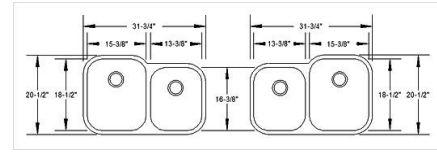

**PR-DB5050E** Undermount Double Equal Bowl

overall size: 32¼" x 18½" x 9" gauge: 18ga

**Select Series** - Quality constructed and superbly finished undermount sinks that will be the focal point in any kitchen.

**L-UM05** Undermount Double Equal Bowl

overall size: 32 ¼" x 18" bowl depth: 8 ¼" gauge: 18ga

**L-UM11 L/R**

Undermount Large/Small Bowl

**overall size:** 31 3/4" x 20 1/2" **bowl depth:** large bowls - 9", small bowl - 7 1/8" **gauge:** 18ga

---

**L-UM12 L/R**

Undermount Large/Small Bowl

**overall size:** 33 5/8" x 20 3/8" **bowl depth:** large bowls - 9", small bowl - 7" **gauge:** 18ga

---

**L-UM16 L/R**

Undermount Large/Small Bowl

**overall size:** 35" x 21 1/4" **bowl depth:** large bowls - 9", small bowl - 7 1/8" **gauge:** 18ga

---

**L-UM33**

Undermount Triple Bowl

**overall size:** 46 1/2" x 20 3/4" **bowl depth:** large bowls - 9", small bowl - 7" **gauge:** 18ga

---

**L-UM21**

Undermount Single Bowl

**overall size:** 23 1/2" x 21 1/4" **bowl depth:** 9 1/2" **gauge:** 18ga