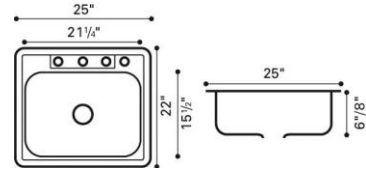

**Profile Series** - Value-oriented, quality constructed undermount and self-rimming sinks that will fit any budget.

**PR-SR2522-6** Self-Rimming Single Bowl

overall size: 25" x 22" x 6" gauge: 22ga

**PR-SR2522-8** Self-Rimming Single Bowl

overall size: 25" x 22" x 8" gauge: 19ga

**PR-SR2522-9** Self-Rimming Single Bowl

overall size: 25" x 22" x 9" gauge: 18ga

**PR-SR3322-6A** Self-Rimming Double Equal Bowl

overall size: 33" x 22" x 6" gauge: 22ga

**PR-SR3322-8A** Self-Rimming Double Equal Bowl

overall size: 33" x 22" x 8" gauge: 19ga

**PR-SR3322-9B** Self-Rimming Large/Small Bowl

overall size: 33" x 22" x 9" gauge: 18ga

**PR-DB3820D** Undermount Double Equal Bowl

overall size: 38½" x 20½" x 9" gauge: 18ga

**PR-DB7030 L/R** Undermount Large/Small Bowl

overall size: 31½" x 20½" x 9¼"/7" gauge: 18ga

**PR-DB6040 L/R** Undermount Large/Small Bowl

overall size: 31-7/8" x 20¼" x 9"/7½" gauge: 18ga