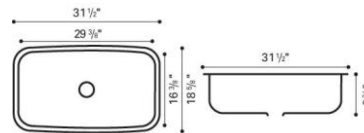

overall size: 38½" x 20½" x 9" gauge: 18ga

**PR-DB7030 L/R** Undermount Large/Small Bowl

overall size: 31½" x 20½" x 9¼"/7" gauge: 18ga

**PR-DB6040 L/R** Undermount Large/Small Bowl

overall size: 31-7/8" x 20¼" x 9"/7½" gauge: 18ga

**PR-SB2317S** Undermount Single Bowl

overall size: 23" x 17¼" x 9" gauge: 18ga

**PR-SB2321D** Undermount Single Bowl

overall size: 23½ x 21" x 9" gauge: 18ga

**PR-SB3118X** Undermount Single Bowl

overall size: 31½" x 18½" x 9" gauge: 18ga

**PR-DB5050E** Undermount Double Equal Bowl

overall size: 32¼" x 18½" x 9" gauge: 18ga

**Select Series** - Quality constructed and superbly finished undermount sinks that will be the focal point in any kitchen.

**L-UM05** Undermount Double Equal Bowl

overall size: 32 ¼" x 18" bowl depth: 8 ¼" gauge: 18ga

**L-UM11 L/R**

Undermount Large/Small Bowl

**overall size:** 31 3/4" x 20 1/2" **bowl depth:** large bowls - 9", small bowl - 7 1/8" **gauge:** 18ga