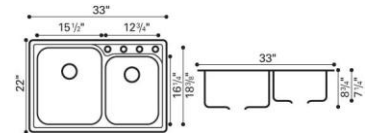

overall size: 25" x 22" x 8" gauge: 19ga

**PR-SR2522-9** Self-Rimming Single Bowl

overall size: 25" x 22" x 9" gauge: 18ga

**PR-SR3322-6A** Self-Rimming Double Equal Bowl

overall size: 33" x 22" x 6" gauge: 22ga

**PR-SR3322-8A** Self-Rimming Double Equal Bowl

overall size: 33" x 22" x 8" gauge: 19ga

**PR-SR3322-9B** Self-Rimming Large/Small Bowl

overall size: 33" x 22" x 9" gauge: 18ga

**PR-DB3820D** Undermount Double Equal Bowl

overall size: 38½" x 20½" x 9" gauge: 18ga

**PR-DB7030 L/R** Undermount Large/Small Bowl

overall size: 31½" x 20½" x 9¼"/7" gauge: 18ga

**PR-DB6040 L/R** Undermount Large/Small Bowl

overall size: 31-7/8" x 20¼" x 9"/7½" gauge: 18ga

**L-UM05** Undermount Double Equal Bowl

overall size: 32 ¼" x 18" bowl depth: 8 ¼" gauge: 18ga

**L-UM11 L/R**

Undermount Large/Small Bowl

**overall size:** 31 3/4" x 20 1/2" **bowl depth:** large bowls - 9", small bowl - 7 1/8" **gauge:** 18ga