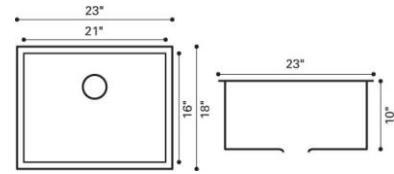

---

**L-UMV47**

Undermount Vanity Sink

**overall size: 16 3/4" x 16 3/4" bowl depth: 7 1/4" gauge: 18ga**

---

**Elite Series** - Sophisticated, professional appearance, complemented by quality of materials and construction.

**LE-51**

Undermount Bar Sink

**overall size: 15" x 20" x 10" gauge: 15ga**

---

**LE-53**

Undermount Single Bowl

overall size: 23" x 18" x 10" gauge: 15ga

---

**LE-55**

Undermount Single Bowl

overall size: 30" x 18" x 10" gauge: 15ga

---

**LE-57**

Undermount Double Equal Bowl

overall size: 37" x 20" x 10" gauge: 15ga

---

**LE-58 L/R**

Undermount Large/Small Bowl

overall size: 33" x 22" x 10" gauge: 15ga

---

**LE-61**

Undermount Single w/ 2"  
Tapered Edge

overall size: 33" x 18" x 10" gauge: 15ga

---