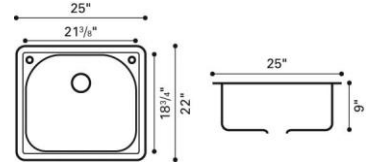

**Profile Series** - Value-oriented, quality constructed undermount and self-rimming sinks that will fit any budget.

**PR-SR2522-6** Self-Rimming Single Bowl

overall size: 25" x 22" x 6" gauge: 22ga

**PR-SR2522-8** Self-Rimming Single Bowl

overall size: 25" x 22" x 8" gauge: 19ga

**PR-SR2522-9** Self-Rimming Single Bowl

overall size: 25" x 22" x 9" gauge: 18ga

**PR-SR3322-6A** Self-Rimming Double Equal Bowl

overall size: 33" x 22" x 6" gauge: 22ga

**PR-SR3322-8A** Self-Rimming Double Equal Bowl

overall size: 33" x 22" x 8" gauge: 19ga

**PR-SR3322-9B** Self-Rimming Large/Small Bowl

overall size: 33" x 22" x 9" gauge: 18ga

**PR-DB3820D** Undermount Double Equal Bowl

overall size: 38½" x 20½" x 9" gauge: 18ga

**PR-DB7030 L/R** Undermount Large/Small Bowl

overall size: 31½" x 20½" x 9¼"/7" gauge: 18ga

**PR-DB6040 L/R** Undermount Large/Small Bowl

overall size: 31-7/8" x 20¼" x 9"/7½" gauge: 18ga