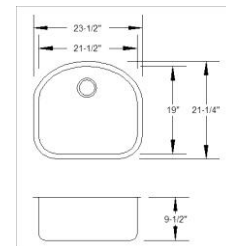

---

**L-UM12 L/R**

Undermount Large/Small Bowl

**overall size:** 33 5/8" x 20 3/8" **bowl depth:** large bowls - 9", small bowl - 7" **gauge:** 18ga

---

**L-UM16 L/R**

Undermount Large/Small Bowl

**overall size:** 35" x 21 1/4" **bowl depth:** large bowls - 9", small bowl - 7 1/8" **gauge:** 18ga

---

**L-UM33**

Undermount Triple Bowl

**overall size:** 46 1/2" x 20 3/4" **bowl depth:** large bowls - 9", small bowl - 7" **gauge:** 18ga

---

**L-UM21**

Undermount Single Bowl

**overall size:** 23 1/2" x 21 1/4" **bowl depth:** 9 1/2" **gauge:** 18ga

---

**L-UM23**

Undermount Single Bowl

**overall size:** 22 3/4" x 17 1/2" **bowl depth:** 8 3/4" **gauge:** 18ga

---

**L-UM25**

Undermount Bar Sink

**overall size: 13" x 16 1/2" bowl depth: 7 1/8" gauge: 18ga**

---

**L-UM26**

Undermount Bar Sink

**overall size: 10 3/4" x 13 1/8" bowl depth: 7 1/8" gauge: 18ga**

---

**L-UM27**

Undermount Food Prep Sink

**overall size: 18" x 18" bowl depth: 7/4" gauge: 18ga**