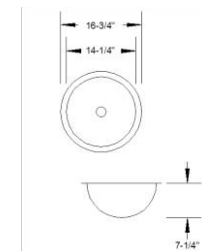

---

**L-UM33**

Undermount Triple Bowl

**overall size:** 46 1/2" x 20 3/4" **bowl depth:** large bowls - 9", small bowl - 7" **gauge:** 18ga

---

**L-UM21**

Undermount Single Bowl

**overall size:** 23 1/2" x 21 1/4" **bowl depth:** 9 1/2" **gauge:** 18ga

---

**L-UM23**

Undermount Single Bowl

**overall size:** 22 3/4" x 17 1/2" **bowl depth:** 8 3/4" **gauge:** 18ga

---

**L-UM25**

Undermount Bar Sink

**overall size: 13" x 16 1/2" bowl depth: 7 1/8" gauge: 18ga**

---

**L-UM26**

Undermount Bar Sink

**overall size: 10 3/4" x 13 1/8" bowl depth: 7 1/8" gauge: 18ga**

---

**L-UM27**

Undermount Food Prep Sink

**overall size: 18" x 18" bowl depth: 7/4" gauge: 18ga**

---

**L-UMV47**

Undermount Vanity Sink

**overall size: 16 3/4" x 16 3/4" bowl depth: 7 1/4" gauge: 18ga**

---

**Elite Series** - Sophisticated, professional appearance, complemented by quality of materials and construction.