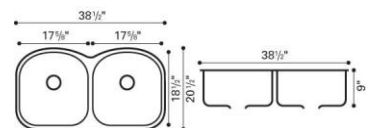

overall size: 25" x 22" x 8" gauge: 19ga

**PR-SR2522-9** Self-Rimming Single Bowl

overall size: 25" x 22" x 9" gauge: 18ga

**PR-SR3322-6A** Self-Rimming Double Equal Bowl

overall size: 33" x 22" x 6" gauge: 22ga

**PR-SR3322-8A** Self-Rimming Double Equal Bowl

overall size: 33" x 22" x 8" gauge: 19ga

**PR-SR3322-9B** Self-Rimming Large/Small Bowl

overall size: 33" x 22" x 9" gauge: 18ga

**PR-DB3820D** Undermount Double Equal Bowl

overall size: 38½" x 20½" x 9" gauge: 18ga

**PR-DB7030 L/R** Undermount Large/Small Bowl

overall size: 31½" x 20½" x 9¼"/7" gauge: 18ga

**PR-DB6040 L/R** Undermount Large/Small Bowl

overall size: 31-7/8" x 20¼" x 9"/7½" gauge: 18ga

**PR-SB2317S** Undermount Single Bowl

overall size: 23" x 17¼" x 9" gauge: 18ga

**PR-SB2321D** Undermount Single Bowl

overall size: 23½ x 21" x 9" gauge: 18ga

**PR-SB3118X** Undermount Single Bowl

overall size: 31½" x 18½" x 9" gauge: 18ga