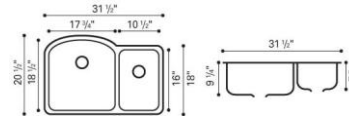

overall size: 25" x 22" x 8" gauge: 19ga

**PR-SR2522-9** Self-Rimming Single Bowl

overall size: 25" x 22" x 9" gauge: 18ga

**PR-SR3322-6A** Self-Rimming Double Equal Bowl

overall size: 33" x 22" x 6" gauge: 22ga

**PR-SR3322-8A** Self-Rimming Double Equal Bowl

overall size: 33" x 22" x 8" gauge: 19ga

**PR-SR3322-9B** Self-Rimming Large/Small Bowl

overall size: 33" x 22" x 9" gauge: 18ga

**PR-DB3820D** Undermount Double Equal Bowl

overall size: 38½" x 20½" x 9" gauge: 18ga

**PR-DB7030 L/R** Undermount Large/Small Bowl

overall size: 31½" x 20½" x 9¼"/7" gauge: 18ga

**PR-DB6040 L/R** Undermount Large/Small Bowl

overall size: 31-7/8" x 20¼" x 9"/7½" gauge: 18ga

**L-UM05** Undermount Double Equal Bowl

overall size: 32 ¼" x 18" bowl depth: 8 ¼" gauge: 18ga

**L-UM11 L/R**

Undermount Large/Small Bowl

**overall size:** 31 3/4" x 20 1/2" **bowl depth:** large bowls - 9", small bowl - 7 1/8" **gauge:** 18ga