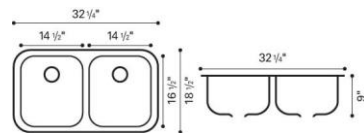

overall size: 38½" x 20½" x 9" gauge: 18ga

**PR-DB7030 L/R** Undermount Large/Small Bowl

overall size: 31½" x 20½" x 9¼"/7" gauge: 18ga

**PR-DB6040 L/R** Undermount Large/Small Bowl

overall size: 31-7/8" x 20¼" x 9"/7½" gauge: 18ga

**PR-SB2317S** Undermount Single Bowl

overall size: 23" x 17¼" x 9" gauge: 18ga

**PR-SB2321D** Undermount Single Bowl

overall size: 23½ x 21" x 9" gauge: 18ga

**PR-SB3118X** Undermount Single Bowl

overall size: 31½" x 18½" x 9" gauge: 18ga

**PR-DB5050E** Undermount Double Equal Bowl

overall size: 32¼" x 18½" x 9" gauge: 18ga

**Select Series** - Quality constructed and superbly finished undermount sinks that will be the focal point in any kitchen.

**L-UM05** Undermount Double Equal Bowl

overall size: 32 ¼" x 18" bowl depth: 8 ¼" gauge: 18ga

**L-UM11 L/R**

Undermount Large/Small Bowl

**overall size:** 31 3/4" x 20 1/2" **bowl depth:** large bowls - 9", small bowl - 7 1/8" **gauge:** 18ga