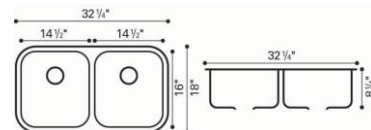

overall size: 38½" x 20½" x 9" gauge: 18ga

**PR-DB7030 L/R** Undermount Large/Small Bowl

overall size: 31½" x 20½" x 9¼"/7" gauge: 18ga

**PR-DB6040 L/R** Undermount Large/Small Bowl

overall size: 31-7/8" x 20¼" x 9"/7½" gauge: 18ga

**PR-DB5050E** Undermount Double Equal Bowl

overall size: 32¼" x 18½" x 9" gauge: 18ga

**Select Series** - Quality constructed and superbly finished undermount sinks that will be the focal point in any kitchen.

**L-UM05** Undermount Double Equal Bowl

overall size: 32 ¼" x 18" bowl depth: 8 ¼" gauge: 18ga

**L-UM11 L/R**

Undermount Large/Small Bowl

**overall size:** 31 3/4" x 20 1/2" **bowl depth:** large bowls - 9", small bowl - 7 1/8" **gauge:** 18ga

---

**L-UM12 L/R**

Undermount Large/Small Bowl

**overall size:** 33 5/8" x 20 3/8" **bowl depth:** large bowls - 9", small bowl - 7" **gauge:** 18ga

---

**L-UM16 L/R**

Undermount Large/Small Bowl

**overall size:** 35" x 21 1/4" **bowl depth:** large bowls - 9", small bowl - 7 1/8" **gauge:** 18ga