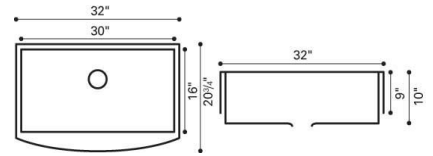

**LE-55**

Undermount Single Bowl

overall size: 30" x 18" x 10" gauge: 15ga

---

**LE-57**

Undermount Double Equal Bowl

overall size: 37" x 20" x 10" gauge: 15ga

---

**LE-58 L/R**

Undermount Large/Small Bowl

overall size: 33" x 22" x 10" gauge: 15ga

---

**LE-61**

Undermount Single w/ 2"  
Tapered Edge

overall size: 33" x 18" x 10" gauge: 15ga

---

**LE-63**

Undermount Double Bowl w/  
2" Tapered Edge

overall size: 33" x 18" x 10" gauge: 15ga

---

**LE-65**

Undermount Single Bowl Sink  
w/Apron Front

**overall size:** 32" x 20 3/4" x 10" **gauge:** 15ga

---

**LE-67**

Undermount Double Bowl Sink  
w/ Apron Front

**overall size:** 36" x 20 3/4" x 10" **gauge:** 15ga

---

To enhance the performance of your Lansens sink, order a set of stainless steel grids. These grids are custom fit to each bowl. Also available are steel strainer baskets to complete your sink.