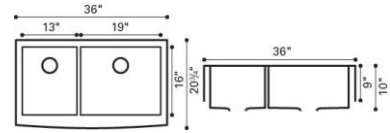

**LE-55**

Undermount Single Bowl

overall size: 30" x 18" x 10" gauge: 15ga

---

**LE-57**

Undermount Double Equal Bowl

overall size: 37" x 20" x 10" gauge: 15ga

---

**LE-58 L/R**

Undermount Large/Small Bowl

overall size: 33" x 22" x 10" gauge: 15ga

---

**LE-61**

Undermount Single w/ 2"  
Tapered Edge

overall size: 33" x 18" x 10" gauge: 15ga

---

**LE-63**

Undermount Double Bowl w/  
2" Tapered Edge

overall size: 33" x 18" x 10" gauge: 15ga

---

**LE-65**

Undermount Single Bowl Sink  
w/Apron Front

**overall size:** 32" x 20 3/4" x 10" **gauge:** 15ga

---

**LE-67**

Undermount Double Bowl Sink  
w/ Apron Front

**overall size:** 36" x 20 3/4" x 10" **gauge:** 15ga

---

To enhance the performance of your Lansens sink, order a set of stainless steel grids. These grids are custom fit to each bowl. Also available are steel strainer baskets to complete your sink.