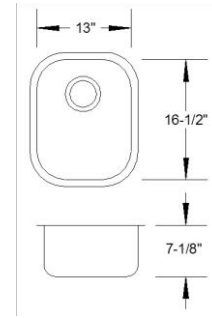

---

**L-UM12 L/R**

Undermount Large/Small Bowl

**overall size:** 33 5/8" x 20 3/8" **bowl depth:** large bowls - 9", small bowl - 7" **gauge:** 18ga

---

**L-UM16 L/R**

Undermount Large/Small Bowl

**overall size:** 35" x 21 1/4" **bowl depth:** large bowls - 9", small bowl - 7 1/8" **gauge:** 18ga

---

**L-UM33**

Undermount Triple Bowl

**overall size:** 46 1/2" x 20 3/4" **bowl depth:** large bowls - 9", small bowl - 7" **gauge:** 18ga

---

**L-UM21**

Undermount Single Bowl

**overall size:** 23 1/2" x 21 1/4" **bowl depth:** 9 1/2" **gauge:** 18ga

---

**L-UM23**

Undermount Single Bowl

**overall size:** 22 3/4" x 17 1/2" **bowl depth:** 8 3/4" **gauge:** 18ga

---

**L-UM25**

Undermount Bar Sink

**overall size: 13" x 16 1/2" bowl depth: 7 1/8" gauge: 18ga**

---

**L-UM26**

Undermount Bar Sink

**overall size: 10 3/4" x 13 1/8" bowl depth: 7 1/8" gauge: 18ga**

---

**L-UM27**

Undermount Food Prep Sink

**overall size: 18" x 18" bowl depth: 7/4" gauge: 18ga**