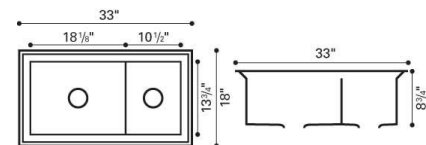

---

**L-UMV47**

Undermount Vanity Sink

**overall size: 16 3/4" x 16 3/4" bowl depth: 7 1/4" gauge: 18ga**

---

**Elite Series** - Sophisticated, professional appearance, complemented by quality of materials and construction.

**LE-55**

Undermount Single Bowl

overall size: 30" x 18" x 10" gauge: 15ga

---

**LE-57**

Undermount Double Equal Bowl

overall size: 37" x 20" x 10" gauge: 15ga

---

**LE-58 L/R**

Undermount Large/Small Bowl

overall size: 33" x 22" x 10" gauge: 15ga

---

**LE-61**

Undermount Single w/ 2"  
Tapered Edge

overall size: 33" x 18" x 10" gauge: 15ga

---

**LE-63**

Undermount Double Bowl w/  
2" Tapered Edge

overall size: 33" x 18" x 10" gauge: 15ga

---

**LE-65**

Undermount Single Bowl Sink  
w/Apron Front

**overall size:** 32" x 20 3/4" x 10" **gauge:** 15ga