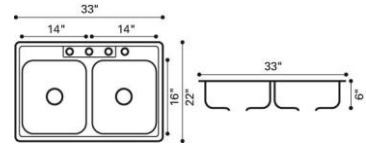

overall size: 25" x 22" x 8" gauge: 19ga

**PR-SR2522-9** Self-Rimming Single Bowl

overall size: 25" x 22" x 9" gauge: 18ga

**PR-SR3322-6A** Self-Rimming Double Equal Bowl

overall size: 33" x 22" x 6" gauge: 22ga

**PR-SR3322-8A** Self-Rimming Double Equal Bowl

overall size: 33" x 22" x 8" gauge: 19ga

**PR-SR3322-9B** Self-Rimming Large/Small Bowl

overall size: 33" x 22" x 9" gauge: 18ga

**PR-DB3820D** Undermount Double Equal Bowl

overall size: 38½" x 20½" x 9" gauge: 18ga

**PR-DB7030 L/R** Undermount Large/Small Bowl

overall size: 31½" x 20½" x 9¼"/7" gauge: 18ga

**PR-DB6040 L/R** Undermount Large/Small Bowl

overall size: 31-7/8" x 20¼" x 9"/7½" gauge: 18ga

**L-UM05** Undermount Double Equal Bowl

overall size: 32 ¼" x 18" bowl depth: 8 ¼" gauge: 18ga

**L-UM11 L/R**

Undermount Large/Small Bowl

**overall size:** 31 3/4" x 20 1/2" **bowl depth:** large bowls - 9", small bowl - 7 1/8" **gauge:** 18ga